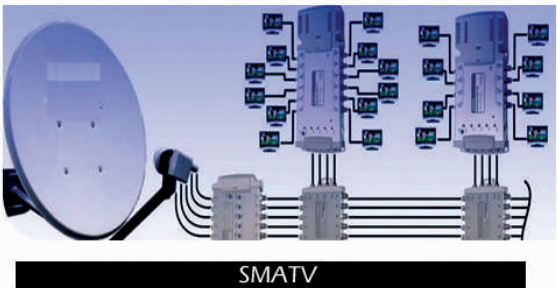

Public Addressing & AV Solutions

Amplifiers

Public Addressing

A public address system (PA system) is an electronic system comprising microphones, amplifiers, loudspeakers, and related equipments. It increases the apparent volume (loudness) of a human voice, musical instrument, or other acoustic sound source or recorded sound or music. PA systems are used in any public venue that requires that an announcer, performer, etc. be sufficiently audible at a distance or over a large area. Typical applications include sports stadiums, public transportation vehicles and facilities, and live or recorded music venues and events. A PA system may include multiple microphones or other sound sources, a mixing console to combine and modify multiple sources, and multiple amplifiers and loudspeakers for louder volume or wider distribution.

Audio Controller

Telecommunication

- PABX
- Hosted PABX
- IP Phones
- Voicemail
- Call Recording

USBCallRecord.com

Telecom Installation

In addition to data cabling, our engineers are experts at telecom installations too. With experience in traditional telephony systems and VoIP solutions, we can provide advice on which system suits the requirements of each customer. We can supply on premise, where the equipment is located on the users site, as well as hosted VoIP systems, where all hardware is located at the service providers site. Your own VoIP systems will cost more initially, but have smaller ongoing costs, where as hosted VoIP systems are less flexible and customisable, but have the benefit of inbuilt safeguards giving continuous service.

SMATV (stands for Satellite Master Antenna Television) & IPTV

SMATV
IPTV

Automatic Gates

- Gate Barriers
- Automatic Shutter
- Automatic Door
- Sliding Gate

Automatic Shutter

Sliding Gate

Servers & Computer Peripherals