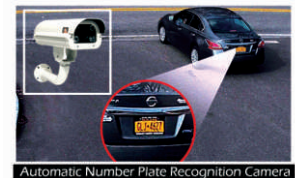

Single Mode & Multi Mode Fiber

Extra Low Voltage Cable [ELV]

AV Cable

CCTV Security Solutions

- Automatic Number Plate Recognition Camera
- WDR Camera, Varifocal Camera
- Dome Camera
- Bullet Camera
- PTZ Camera
- DVR, NVR
- IP Camera
- HD, AHD Camera
- Cash Counter Camera
- Vehicle DVR System

IP Camera

IP Camera

Automatic Number Plate Recognition Camera

NVR

RJ45 ports for IP cameras

DVR

Coaxial ports for analog cameras

NVR & DVR Camera